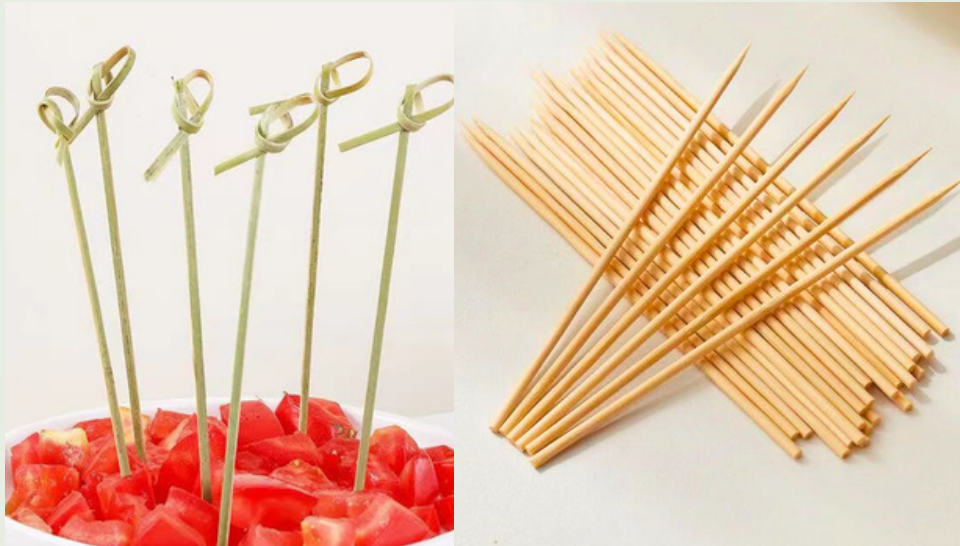

BIO-PACKAGING CO.,LTD

One-stop food packing services

Wooden Tableware

Item	Discription	Size(TxBxH) _(mm)
WK160	Wooden knife	160
WF160	Wooden fork	160
WS160	Wooden spoon	160
WSK160	Wooden spork	160
WK190	Wooden knife	190
WF190	Wooden fork	190
WS190	Wooden spoon	190
WTS1003	Wooden tea spoon	110
WCS3025	Wooden cutlery set	165
WR45	Wooden cone	130x90
WR60	Wooden cone	170x115
WCW2023	Wooden chopsticks half paper wrapped	203x4.2

Wooden Tableware

Item	Discription	Size(TxBxH) _(mm)
KTR-2017	3" Wooden Boat	80x60
KTR-2018	4" Wooden Boat	110x70
KTR-2019	5" Wooden Boat	140x80
KTR-2020	6" Wooden Boat	160x90
KTR-2021	7" Wooden Boat	190x100
KTR-2022	8" Wooden Boat	220x115
KTR-2023	9" Wooden Boat	250x125
Item	Discription	Size(TxBxH) _(mm)
KTR-2408	140mm coffee stick	140x6x1.3
KTR-2053	190mm coffee stick	190x6x1.3
KTR-2084	114mm coffee stick	114x10x2

Wooden Tableware

Item	Description	Size(TxBxH) _(mm)
BC90	Bamboo cocktail fork	90
Item	Description	Size(TxBxH) _(mm)
BS150	Bamboo skewer	150x2.5
Item	Description	Size(TxBxH) _(mm)
BK150	Bamboo knot skewer-Green skin	150
BK120	Bamboo knot skewer-Green skin	120