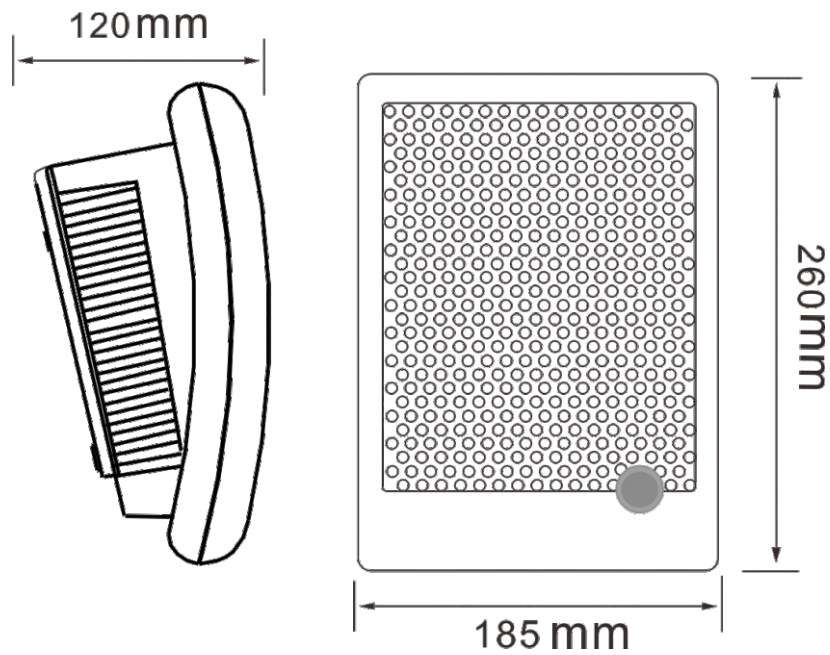

## 5W/10W Wall Mount Speaker FYW-610T

---

- ※ Attractive color ABS resin finish with white grille & attractive curved shape suits any decor.
- ※ Rated power 5W/10W.
- ※ Speaker driver: full range 6.5"\*1.
- ※ Easy and secure wall mount through the mounting hook.

## 🔊 Specifications

<b>Model</b>	<b>FYW-610T</b>
<b>Rated Power</b>	<b>5W/10W</b>
<b>Max. Power</b>	<b>15W</b>
<b>Rated Impedance</b>	<b>100V line: 1k<math>\Omega</math> (10W), 2k<math>\Omega</math> (5 W)</b>
	<b>70V line: 1k<math>\Omega</math> (5W), 2k<math>\Omega</math> (2.5W)</b>
<b>Frequency Response</b>	<b>70 Hz - 18 KHz</b>
<b>Sensitivity(1w,1m)</b>	<b>92 <math>\pm</math>3 Db</b>
<b>Dimension</b>	<b>260*185*120 mm</b>
<b>Finished</b>	<b>White</b>
<b>Material</b>	<b>ABS</b>
<b>Speaker Driver</b>	<b>6.5"*1</b>
<b>Net Weight</b>	<b>1.3Kg</b>
<b>Gross Weight</b>	<b>1.5Kg</b>