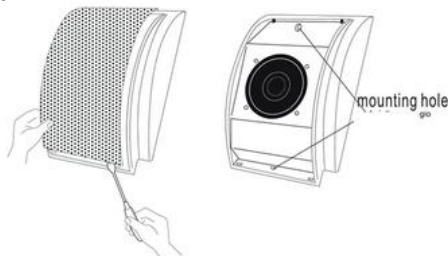

Dimension & Mounting: