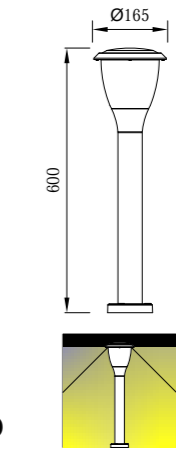

● B-003050S

● P-003050S-28

● P-003050S-30

● P-003050S-60

● P-013050S-60
*奶白PC罩

● C-003050S

● C-013050S

型号	光源	描述	材料	IP
B-003050S				
P-003050S-28				
P-003050S-30				
P-003050S-60	OSRAM 8W	Ra≥80 工作温度:-30℃~45℃	铝合金压铸铝灯体; 透明PC/奶白PC罩 出光均匀; 防水硅胶圈; 纯聚脂户外喷涂。	IP65
P-013050S-60				
C-003050S				
C-013050S				