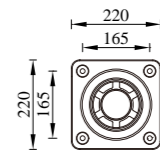

型号	光源	驱动	描述	材料	IP
T-005001-36W		HEP		铝合金压铸铝灯体；	
T-005001-48W	OSRAM	英飞特	Ra≥80 工作温度:-30℃~45℃	抗紫外线磨砂PC罩 出光均匀； 防水硅胶圈； 纯聚脂户外喷涂。	IP65
T-005001-60W