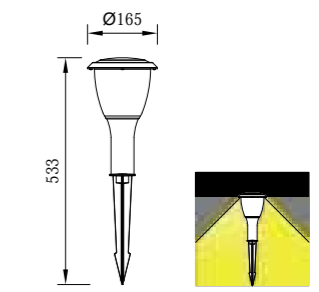

● B-003050S

● P-003050S-28

● P-003050S-30

● P-003050S-60

● P-013050S-60
*奶白PC罩

● C-003050S

● C-013050S

型号	光源	描述	材料	IP
B-003050S				
P-003050S-28				
P-003050S-30				
P-003050S-60	OSRAM 8W	Ra≥80 工作温度:-30℃~45℃	铝合金压铸铝灯体; 透明PC/奶白PC罩 出光均匀; 防水硅胶圈; 纯聚脂户外喷涂。	IP65
P-013050S-60				
C-003050S				
C-013050S				