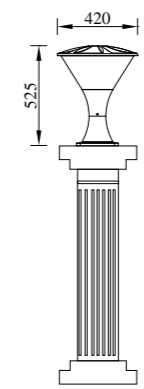

S T R E E T · L I G H T

STREET LIGHT

INNOVATE

COLUMN HEAD LIGHT

DESIGN

● T-005001

H3-300

H3-260