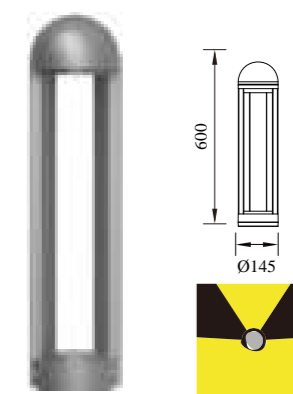

草 · 坪 · 灯

L A W N · L I G H T

LAWN LIGHT
INNOVATE

LAWN LIGHT
DESIGN

LAWN LIGHT
METICULOUS

● P-003103RH-60

● P-023103RH-60

● P-013103RH-60