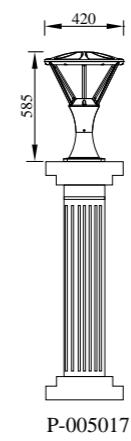

型号	光源	驱动	描述	材料	IP
T-005017-36W		HEP		铝合金压铸铝灯体；	
T-005017-48W	OSRAM	英飞特	Ra≥80 工作温度:-30℃~45℃	抗紫外线磨砂PC罩 出光均匀； 防水硅胶圈；	IP65
T-005017-60W				纯聚脂户外喷涂。