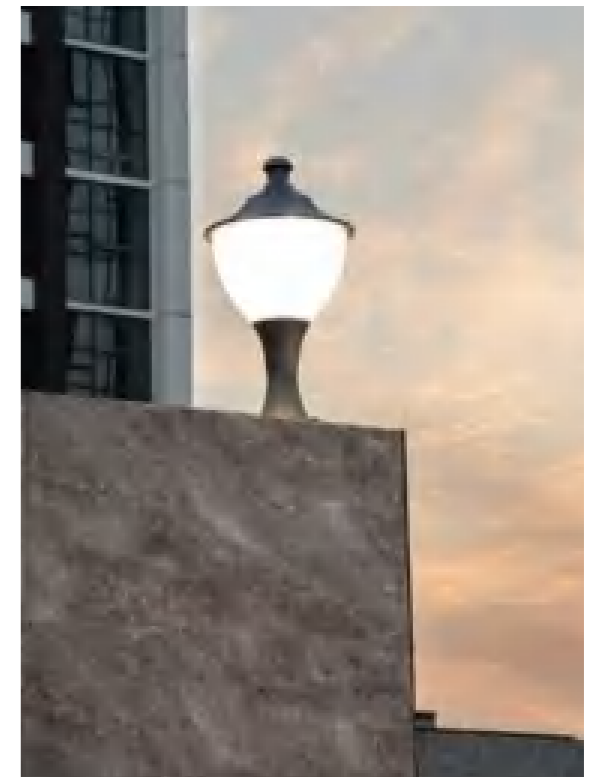

型号	光源	驱动	描述	材料	IP
T-005011-36W	OSRAM	HEP	Ra≥80 工作温度:-30℃~45℃	铝合金压铸铝灯体; 抗紫外线磨砂PC罩 出光均匀; 防水硅胶圈; 纯聚脂户外喷涂。	IP65
T-005011-48W		英飞特			
T-005011-60W