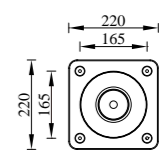

型号	光源	驱动	描述	材料	IP
T-005001-36W		HEP		铝合金压铸铝灯体；	
T-005001-48W	OSRAM	英飞特	Ra≥80 工作温度:-30℃~45℃	抗紫外线磨砂PC罩 出光均匀； 防水硅胶圈； 纯聚脂户外喷涂。	IP65
T-005001-60W