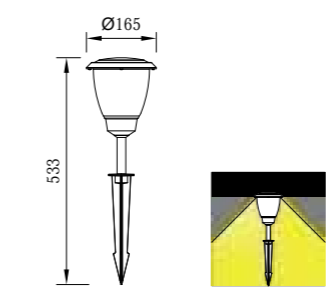

● B-003050S

● P-003050S-28

● P-003050S-30

● P-003050S-60

● P-013050S-60
*奶白PC罩

● C-003050S

● C-013050S

型号	光源	描述	材料	IP
B-003050S				
P-003050S-28				
P-003050S-30				
P-003050S-60	OSRAM 8W	Ra≥80 工作温度:-30℃~45℃	铝合金压铸铝灯体; 透明PC/奶白PC罩 出光均匀; 防水硅胶圈; 纯聚脂户外喷涂。	IP65
P-013050S-60				
C-003050S				
C-013050S				