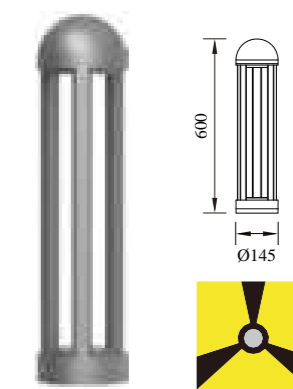

草 · 坪 · 灯

L A W N · L I G H T

LAWN LIGHT
INNOVATE

LAWN LIGHT
DESIGN

LAWN LIGHT
METICULOUS

● P-003103RH-60

● P-023103RH-60

● P-013103RH-60