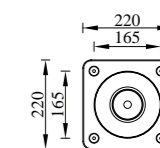

型号	光源	驱动	描述	材料	IP
T-005003-36W	OSRAM	HEP	Ra≥80 工作温度:-30℃~45℃	铝合金压铸铝灯体; 抗紫外线磨砂PC罩 出光均匀; 防水硅胶圈; 纯聚脂户外喷涂。	IP65
T-005003-48W		英飞特			
T-005003-60W