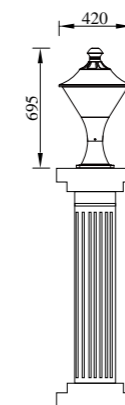

P-005003

型号	光源	驱动	描述	材料	IP
T-005003-36W	OSRAM	HEP	Ra≥80 工作温度:-30℃~45℃	铝合金压铸铝灯体; 抗紫外线磨砂PC罩 出光均匀; 防水硅胶圈; 纯聚脂户外喷涂。	IP65
T-005003-48W		英飞特			
T-005003-60W