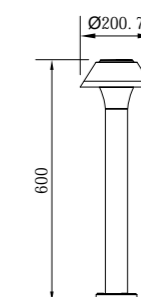

型号	光源	描述	材料	IP
B-003243			铝合金压铸铝灯体； 抗紫外线磨砂PC罩 出光均匀； 防水硅胶圈； 纯聚脂户外喷涂。	
P-003243-30	OSRAM 12W	Ra≥80 工作温度:-30℃~45℃		IP65
P-003243-60