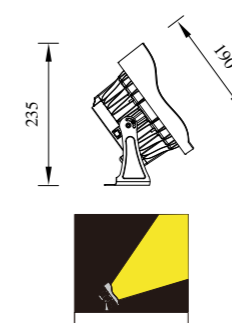

● G-013554

型号	光源	描述	材料	IP
G-003553	OSRAM 8W			
G-013553	CREE-COB 8W / LUMILEDS-COB 8W	Ra≥80 工作温度:-30℃~45℃	压铸铝灯体; 钢化玻璃罩; 防水硅胶圈;	IP65
G-003554	OSRAM 15W		纯聚脂户外喷涂;	
G-013554	CREE-COB 15W / LUMILEDS-COB 15W