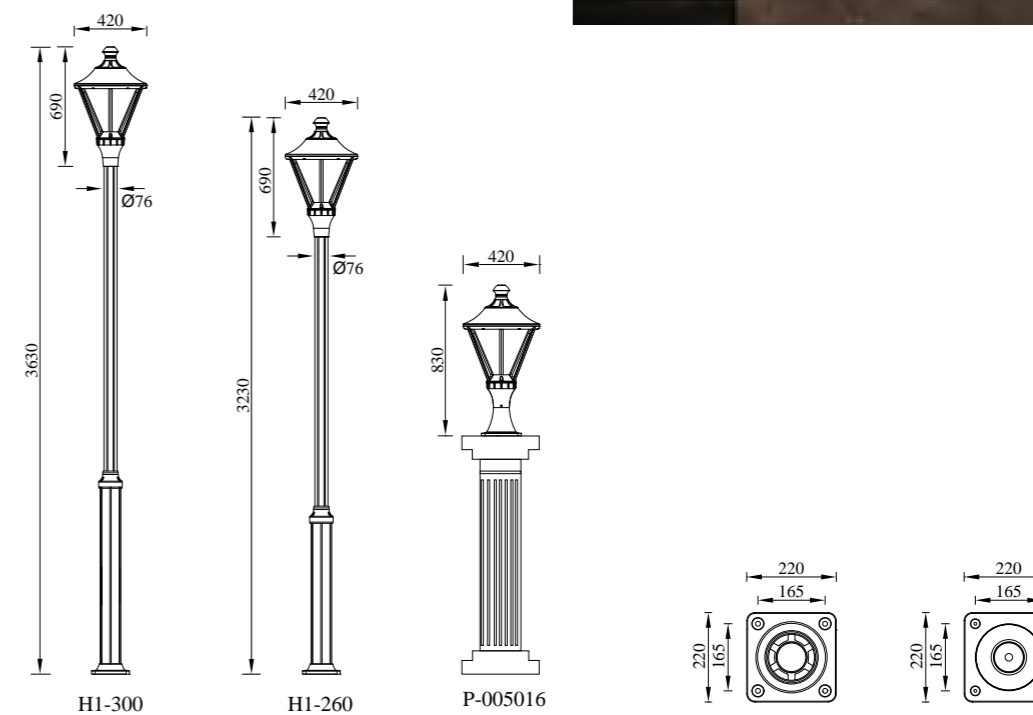

型号	光源	驱动	描述	材料	IP
T-005016-36W		HEP		铝合金压铸铝灯体；	
T-005016-48W	OSRAM	英飞特	Ra≥80 工作温度:-30℃~45℃	抗紫外线磨砂PC罩 出光均匀； 防水硅胶圈； 纯聚脂户外喷涂。	IP65
T-005016-60W