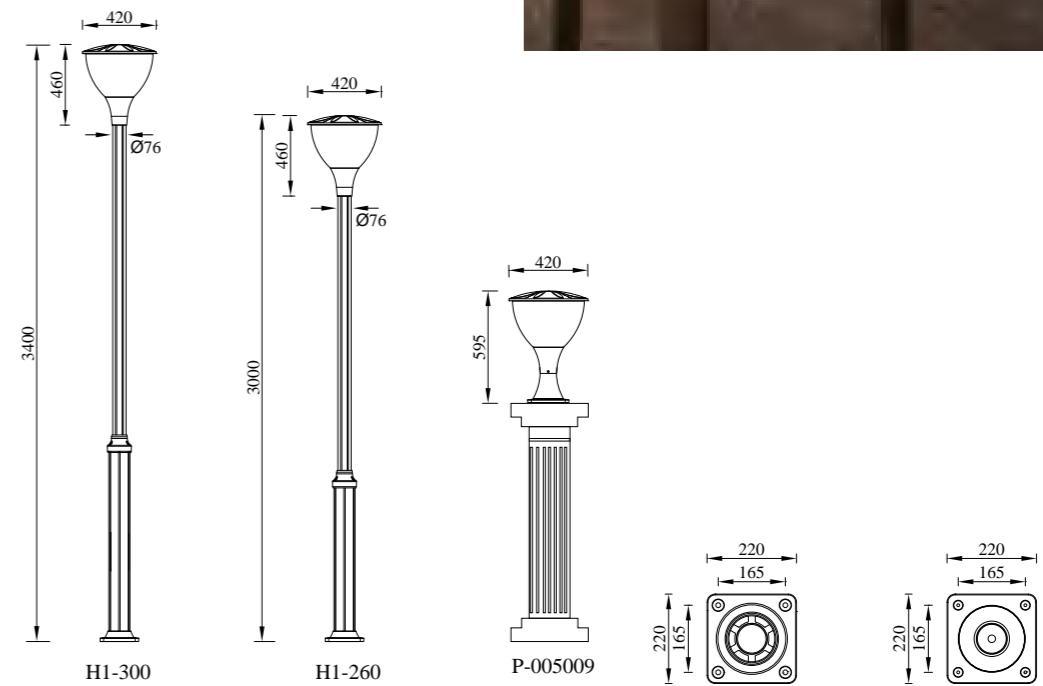

型号	光源	驱动	描述	材料	IP
T-005009-36W	OSRAM	HEP	Ra≥80 工作温度:-30℃~45℃	铝合金压铸铝灯体; 抗紫外线磨砂PC罩 出光均匀; 防水硅胶圈; 纯聚脂户外喷涂。	IP65
T-005009-48W		英飞特			
T-005009-60W