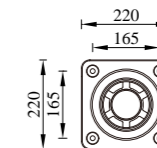

型号	光源	驱动	描述	材料	IP
T-005003-36W	OSRAM	HEP	Ra≥80 工作温度:-30℃~45℃	铝合金压铸铝灯体; 抗紫外线磨砂PC罩 出光均匀; 防水硅胶圈; 纯聚脂户外喷涂。	IP65
T-005003-48W		英飞特			
T-005003-60W