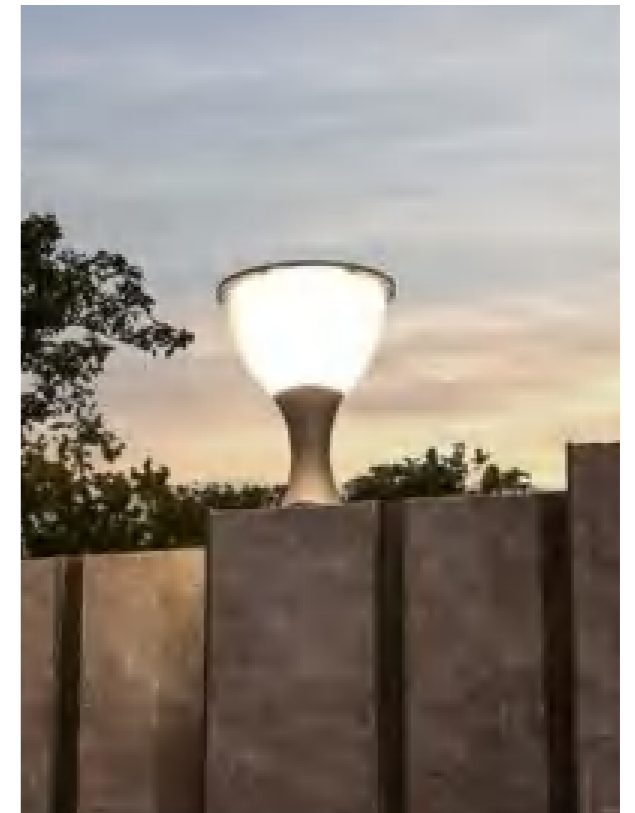

型号	光源	驱动	描述	材料	IP
T-005009-36W	OSRAM	HEP	Ra≥80 工作温度:-30℃~45℃	铝合金压铸铝灯体; 抗紫外线磨砂PC罩 出光均匀; 防水硅胶圈; 纯聚脂户外喷涂。	IP65
T-005009-48W		英飞特			
T-005009-60W