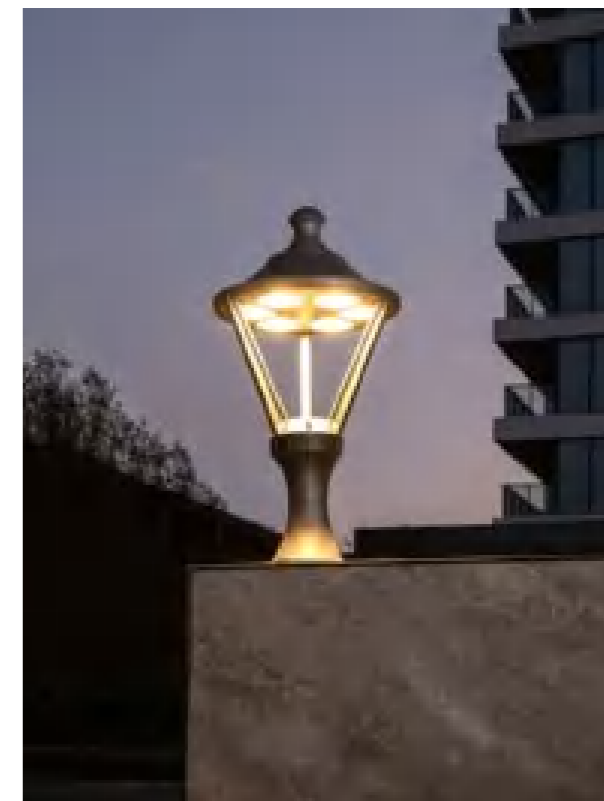

型号	光源	驱动	描述	材料	IP
T-005016-36W		HEP		铝合金压铸铝灯体；	
T-005016-48W	OSRAM	英飞特	Ra≥80 工作温度:-30℃~45℃	抗紫外线磨砂PC罩 出光均匀； 防水硅胶圈； 纯聚脂户外喷涂。	IP65
T-005016-60W