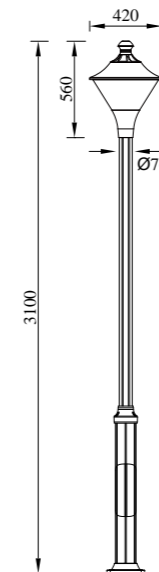

H1-260

型号	光源	驱动	描述	材料	IP
T-005003-36W	OSRAM	HEP	Ra≥80 工作温度:-30℃~45℃	铝合金压铸铝灯体; 抗紫外线磨砂PC罩 出光均匀; 防水硅胶圈; 纯聚脂户外喷涂。	IP65
T-005003-48W		英飞特			
T-005003-60W