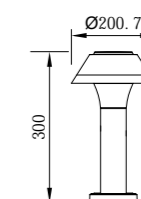

● P-003243-60