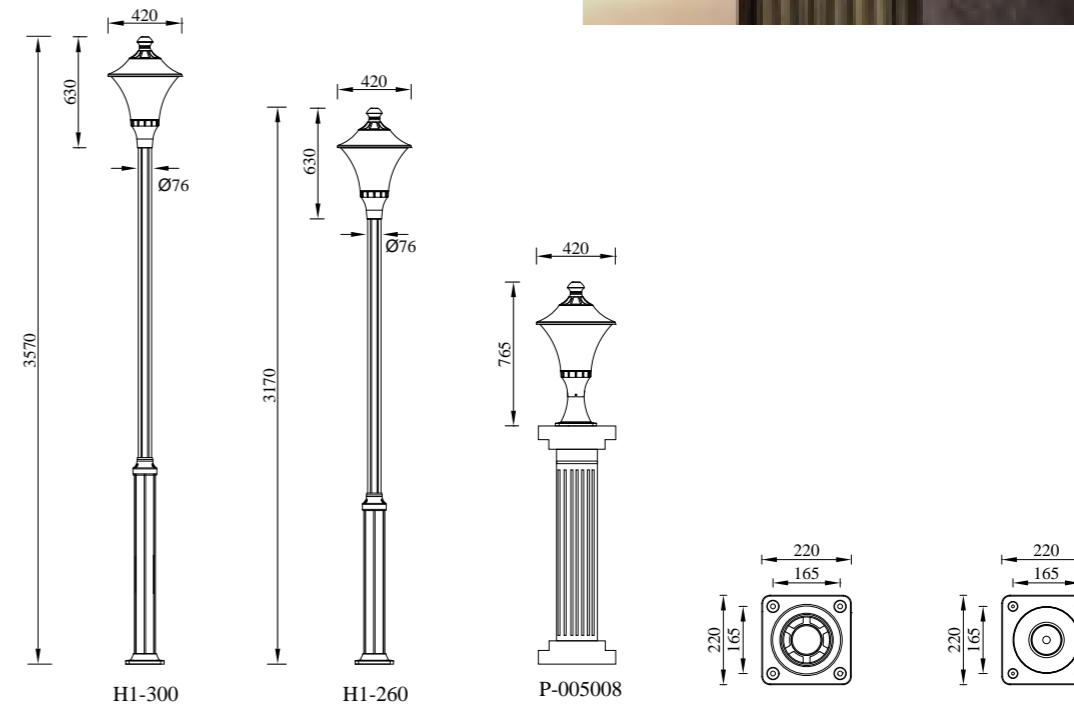

型号	光源	驱动	描述	材料	IP
T-005008-36W	OSRAM	HEP	Ra≥80 工作温度:-30℃~45℃	铝合金压铸铝灯体; 抗紫外线磨砂PC罩 出光均匀; 防水硅胶圈; 纯聚脂户外喷涂。	IP65
T-005008-48W		英飞特			
T-005008-60W