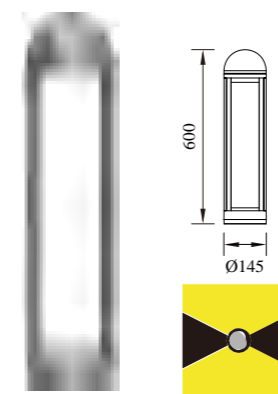

草 · 坪 · 灯

L A W N · L I G H T

LAWN LIGHT
INNOVATE

LAWN LIGHT
DESIGN

LAWN LIGHT
METICULOUS

● P-003103RH-60

● P-023103RH-60

● P-013103RH-60