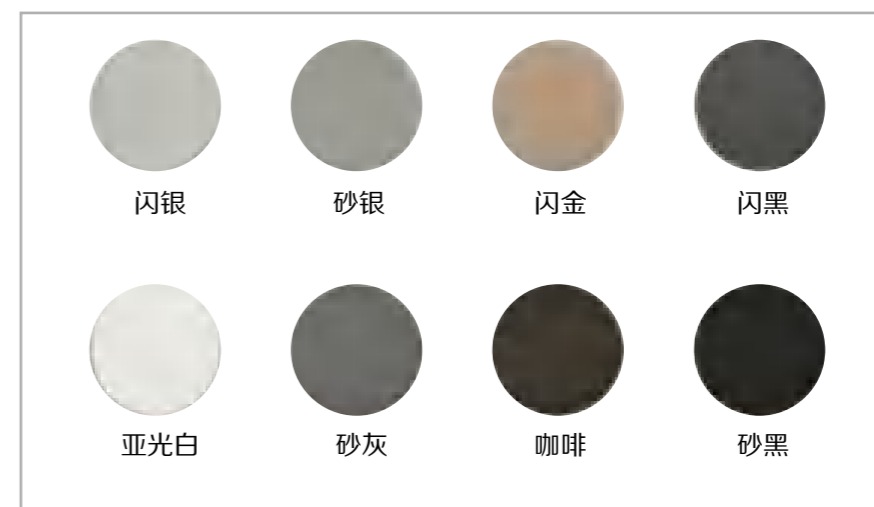

标准颜色选项 STANDARD COLOR OPTIONS

战略伙伴
STRATEGIC PARTNER

壁 · 灯

W A L L · L I G H T

DECORATIVE LIGHT

INNOVATE

PROJECTION LIGHT

METICULOUS