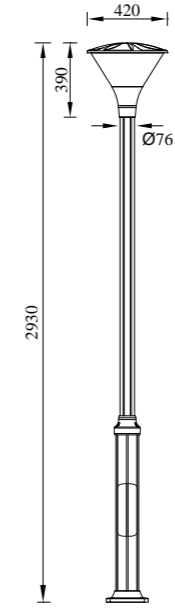

S T R E E T · L I G H T

STREET LIGHT

INNOVATE

COLUMN HEAD LIGHT

DESIGN

● T-005001

H3-300

H3-260