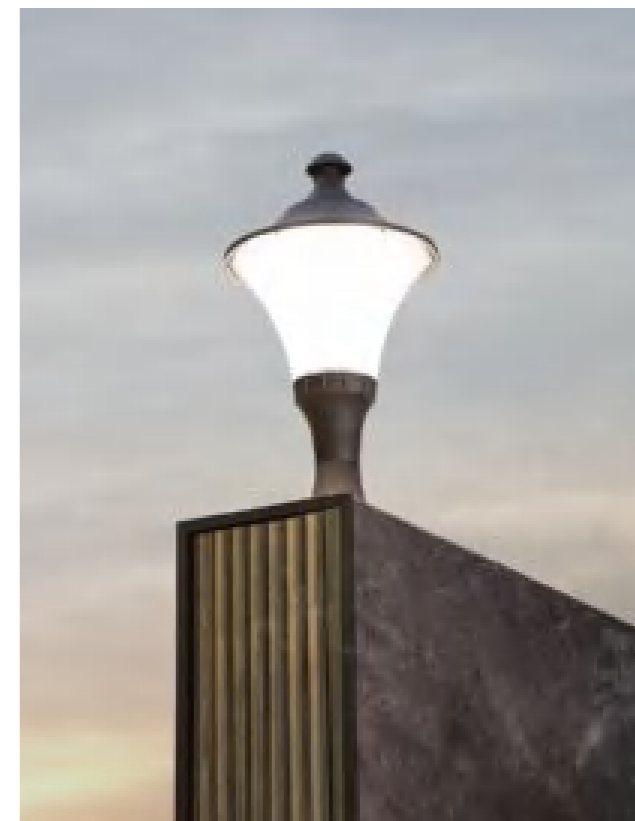

型号	光源	驱动	描述	材料	IP
T-005008-36W	OSRAM	HEP	Ra≥80 工作温度:-30℃~45℃	铝合金压铸铝灯体; 抗紫外线磨砂PC罩 出光均匀; 防水硅胶圈; 纯聚脂户外喷涂。	IP65
T-005008-48W		英飞特			
T-005008-60W