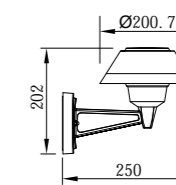

● P-003243-30