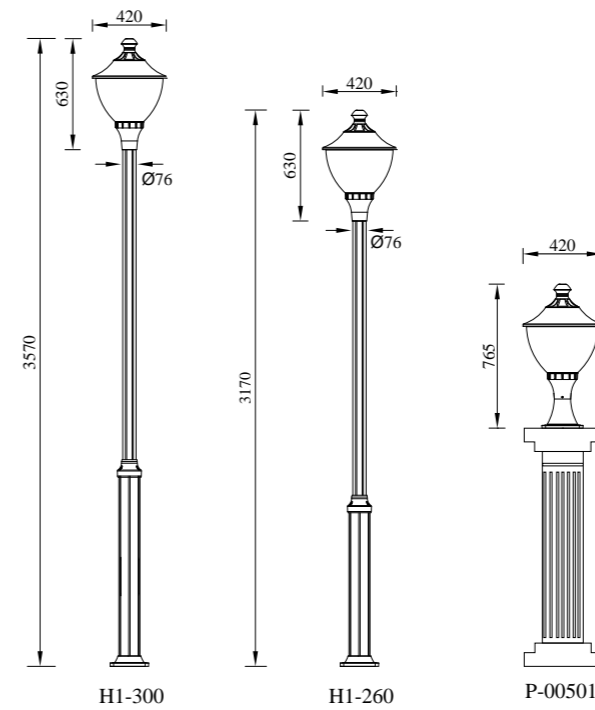

型号	光源	驱动	描述	材料	IP
T-005011-36W	OSRAM	HEP	Ra≥80 工作温度:-30℃~45℃	铝合金压铸铝灯体; 抗紫外线磨砂PC罩 出光均匀; 防水硅胶圈; 纯聚脂户外喷涂。	IP65
T-005011-48W		英飞特			
T-005011-60W