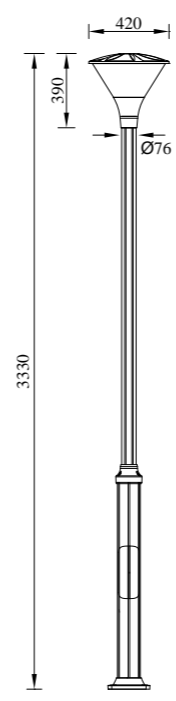

S T R E E T · L I G H T

STREET LIGHT

INNOVATE

COLUMN HEAD LIGHT

DESIGN

● T-005001

H3-300

H3-260