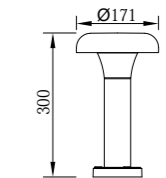

● P-033243-60