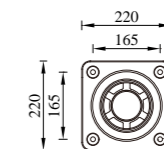

型号	光源	驱动	描述	材料	IP
T-005017-36W		HEP		铝合金压铸铝灯体；	
T-005017-48W	OSRAM	英飞特	Ra≥80 工作温度:-30℃~45℃	抗紫外线磨砂PC罩 出光均匀； 防水硅胶圈；	IP65
T-005017-60W				纯聚脂户外喷涂。