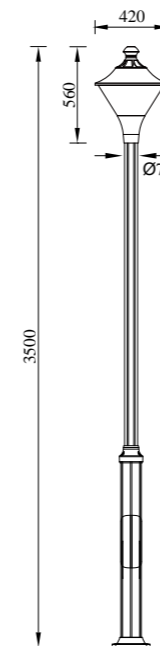

H1-300

型号	光源	驱动	描述	材料	IP
T-005003-36W	OSRAM	HEP	Ra≥80 工作温度:-30℃~45℃	铝合金压铸铝灯体; 抗紫外线磨砂PC罩 出光均匀; 防水硅胶圈; 纯聚脂户外喷涂。	IP65
T-005003-48W		英飞特			
T-005003-60W