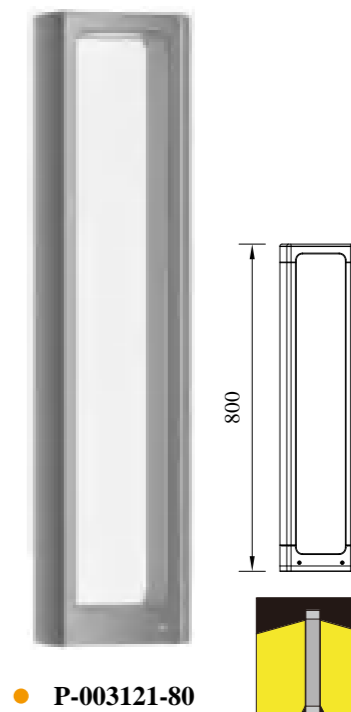

● P-003121-80

型号	光源	描述	材料	IP
P-003121-30	CREE-COB 8W	Ra≥80	压铸铝灯体； 钢化玻璃罩； 防水硅胶圈； 纯聚脂户外喷涂；	IP54
P-003121-80	LUMILEDS-COB 8W	工作温度:-30℃~45℃