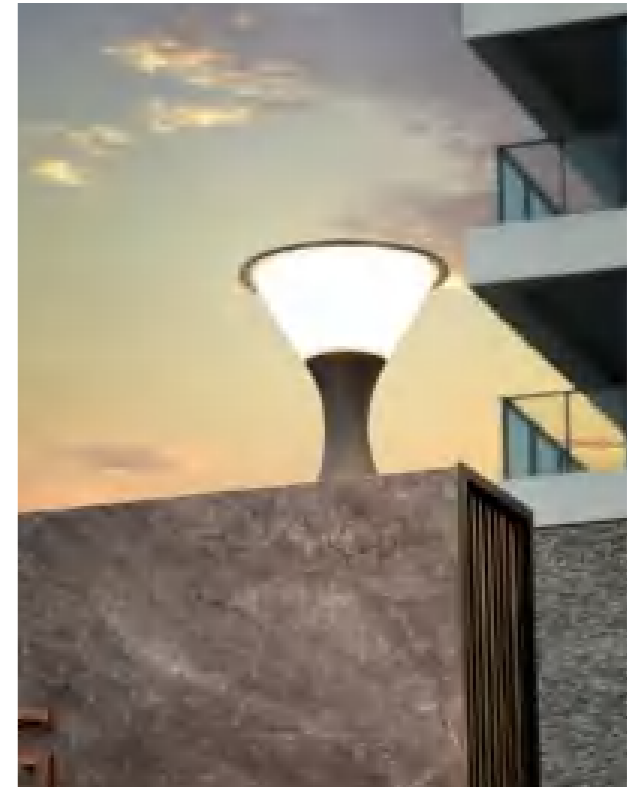

S T R E E T · L I G H T

STREET LIGHT

INNOVATE

COLUMN HEAD LIGHT

DESIGN

● T-005001

H3-300

H3-260