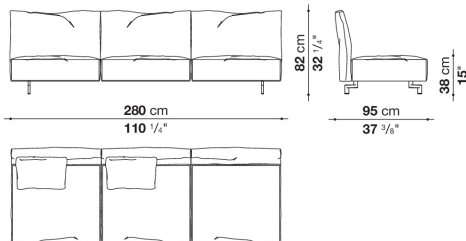

## Description

---

Dambo is the third sofa system that Piero Lissoni has designed for B&B Italia. It's a modular system composed of irregular pentagons and rectangular modules that combines more complex geometric shapes with linear elements and lends itself to multiple compositions and environments. The pentagonal base elements, with their large dimensions and great flexibility, can be used as peninsulas when combined with other elements or as free-standing monoliths. They are cozy volumes to be placed in the middle of a room, to craft corner solutions or to create customized compositions. The high, enveloping backrests are a hymn to the organic forms of the botanical world. The armrests resemble petals thanks to a front movement that allows them to be lowered and adjusted as desired. There are five basic elements, characterized by a cozy softness and plush ergonomics. The different geometries are in harmony with each other, informal yet functional and versatile. The entire series boasts a cold-foamed construction system with state-of-the-art upholstery. Backrests and armrests are attached to the base structure by means of a bayonet coupling system. The small feet, with their discrete and essential design, have an elegant oval section. What emerges is lightness but also versatility, in line with the contemporary lifestyle dictates increasingly merging living spaces and home office corners. Dambo thus lends itself to a wide audience, faithful to the B&B Italia tradition, but with an eye on the art of modern living.

# Technical drawings

**DM218**

**DM312**

**DM92C**

**DM186C**

**DM280C**

**DM108S**

**DM108D**