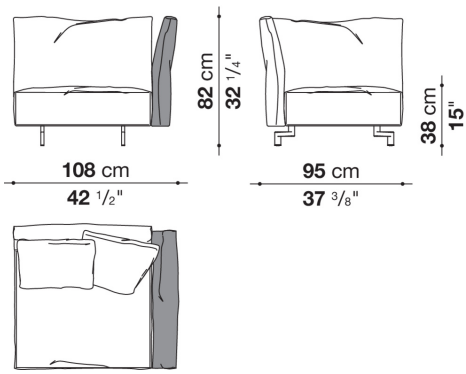

## Description

---

Dambo is the third sofa system that Piero Lissoni has designed for B&B Italia. It's a modular system composed of irregular pentagons and rectangular modules that combines more complex geometric shapes with linear elements and lends itself to multiple compositions and environments. The pentagonal base elements, with their large dimensions and great flexibility, can be used as peninsulas when combined with other elements or as free-standing monoliths. They are cozy volumes to be placed in the middle of a room, to craft corner solutions or to create customized compositions. The high, enveloping backrests are a hymn to the organic forms of the botanical world. The armrests resemble petals thanks to a front movement that allows them to be lowered and adjusted as desired. There are five basic elements, characterized by a cozy softness and plush ergonomics. The different geometries are in harmony with each other, informal yet functional and versatile. The entire series boasts a cold-foamed construction system with state-of-the-art upholstery. Backrests and armrests are attached to the base structure by means of a bayonet coupling system. The small feet, with their discrete and essential design, have an elegant oval section. What emerges is lightness but also versatility, in line with the contemporary lifestyle dictates increasingly merging living spaces and home office corners. Dambo thus lends itself to a wide audience, faithful to the B&B Italia tradition, but with an eye on the art of modern living.

# Technical drawings

**DM218**

**DM312**

**DM92C**

**DM186C**

**DM280C**

**DM108S**

**DM108D**