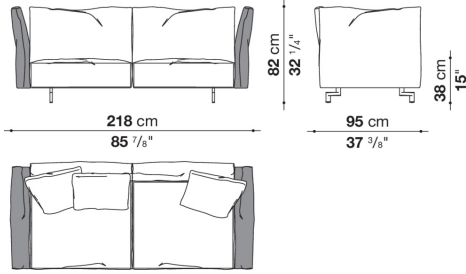

Technical drawings

DM218