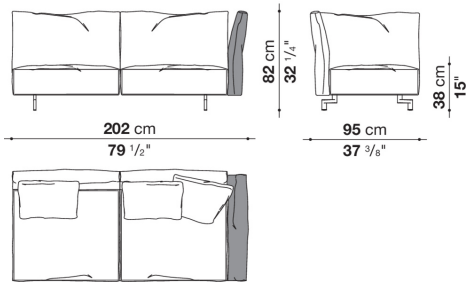

DM108D

DM202S

DM202D

DM296S

DM296D

DM108AS