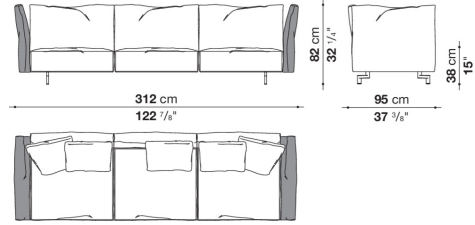

Technical drawings

DM312