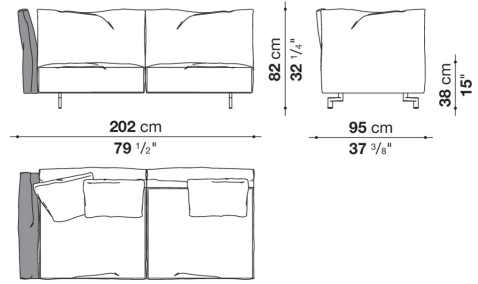

DM108D

DM202S

DM202D

DM296S

DM296D

DM108AS