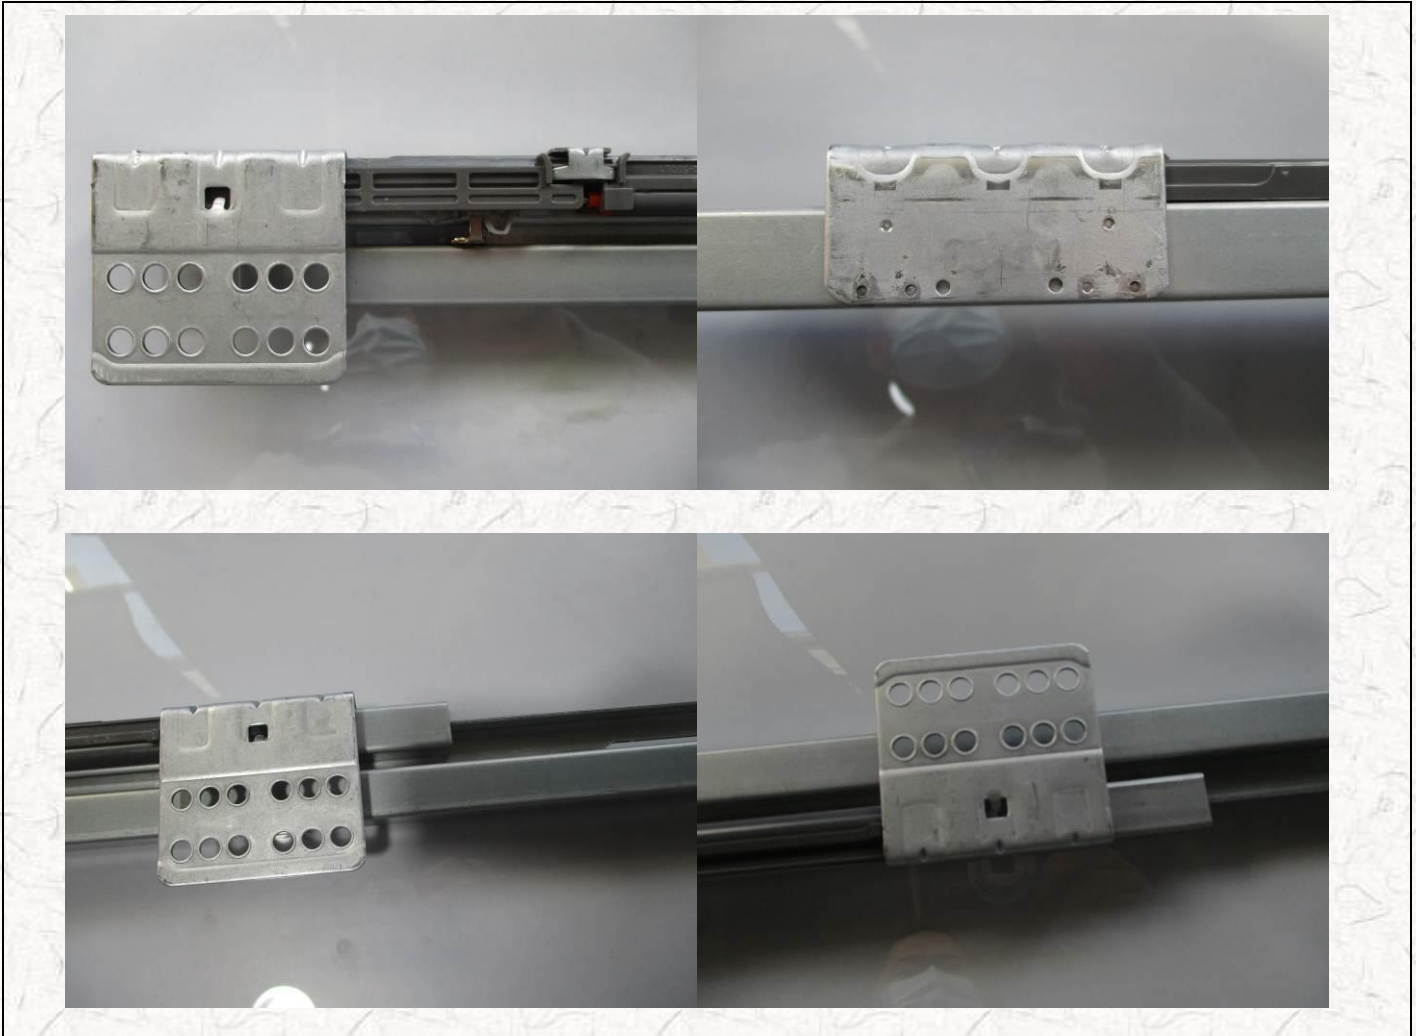

FQC inspection

Website: www.fqc-inspection.com

Focus on Quality Control™

CONDITION OF LOADING LOCATION

Loading Location:	☐ Factory	☒	☐ Warehouse	☐	Other _____	
Weather:	☐ Rainy	☐	☐ Sunny	☒	☐ Cloudy	☐ Other _____
Sheltered	☐ Yes	☐	☐ No	☒		

CONTAINER DETAILS

Container Type	Container No.	Seal No.	Loaded Cargo	
			Item No.	Loaded Cartons
20FEET	TEMU2XXXX8	XXXXX8179	117MM/84MM	621